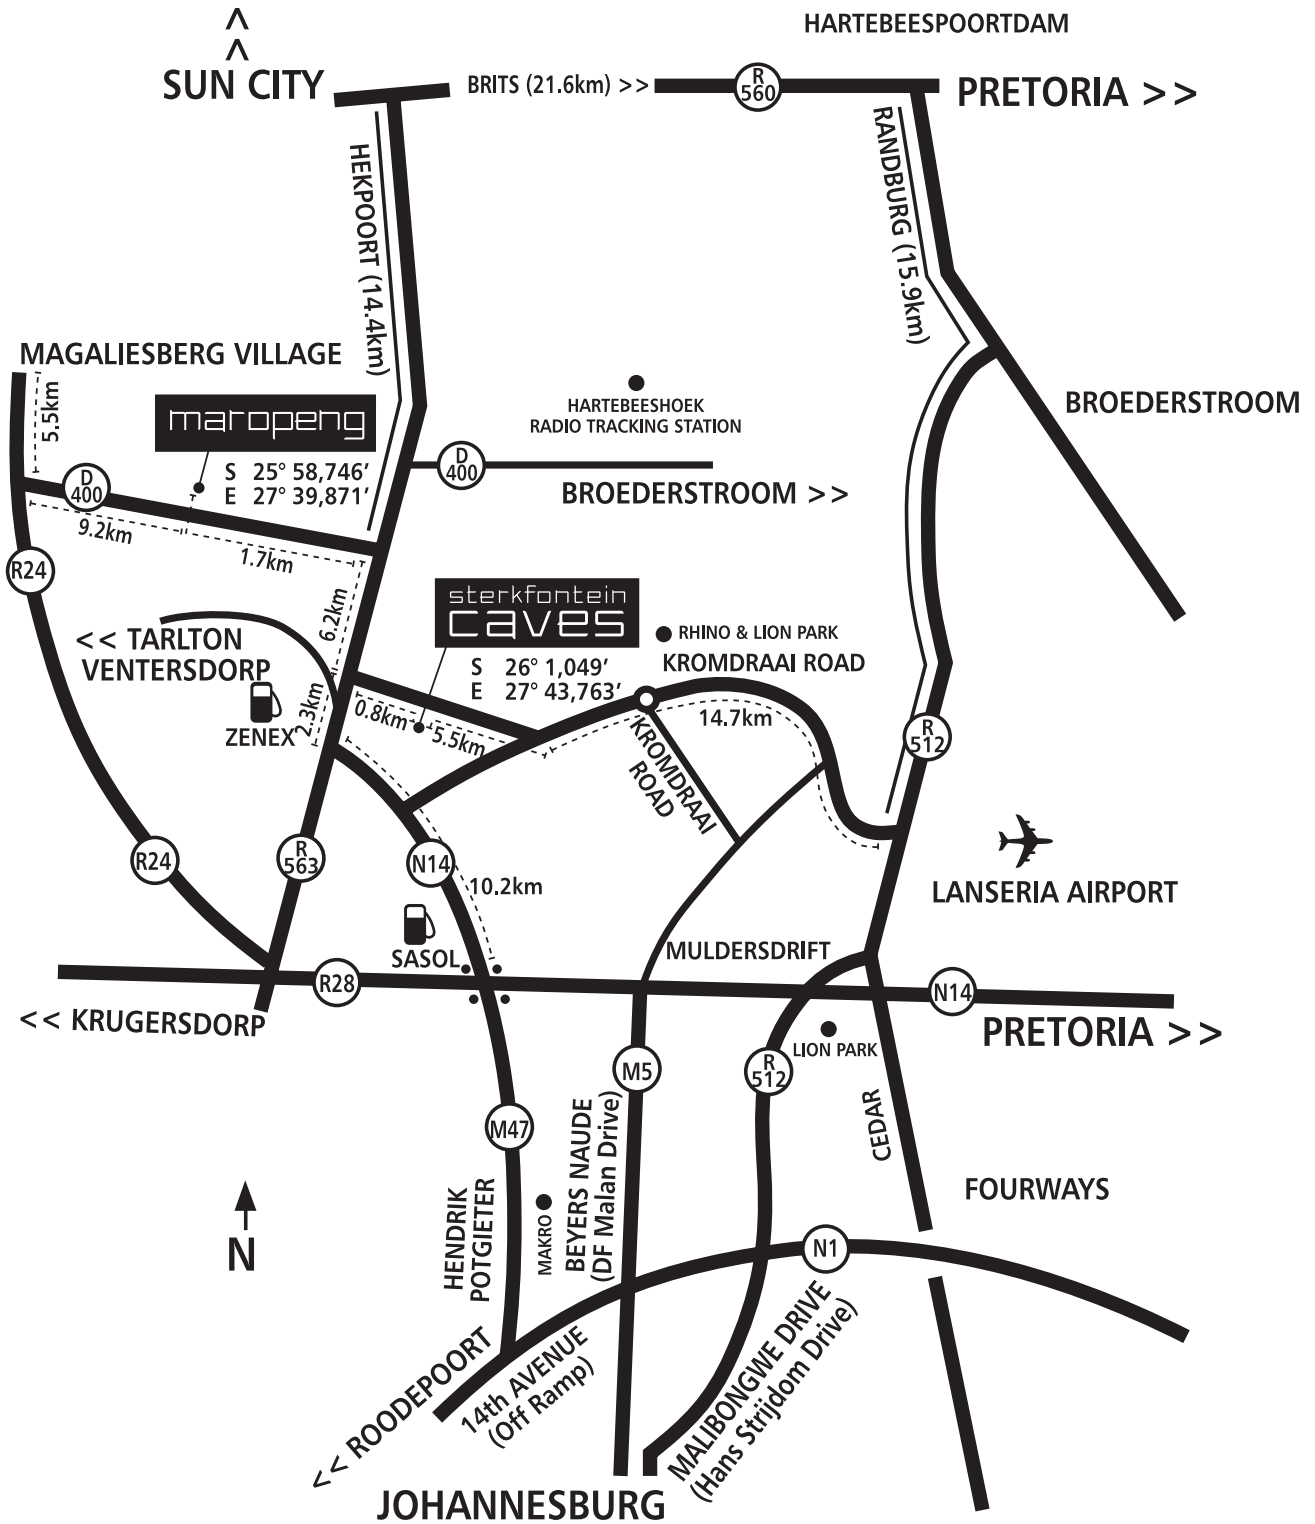

DIRECTIONAL MAP

WELCOME HOME
DISCOVER YOUR HUMAN HERITAGE

maropeng™

OFFICIAL VISITOR CENTRE FOR THE CRADLE OF HUMANKIND WORLD HERITAGE SITE

www.maropeng.co.za

**FOR ASSISTENCE WITH DIRECTIONS PLEASE CALL (014) 577 9000
(PLEASE NOTE THIS MAP IS NOT TO SCALE)**