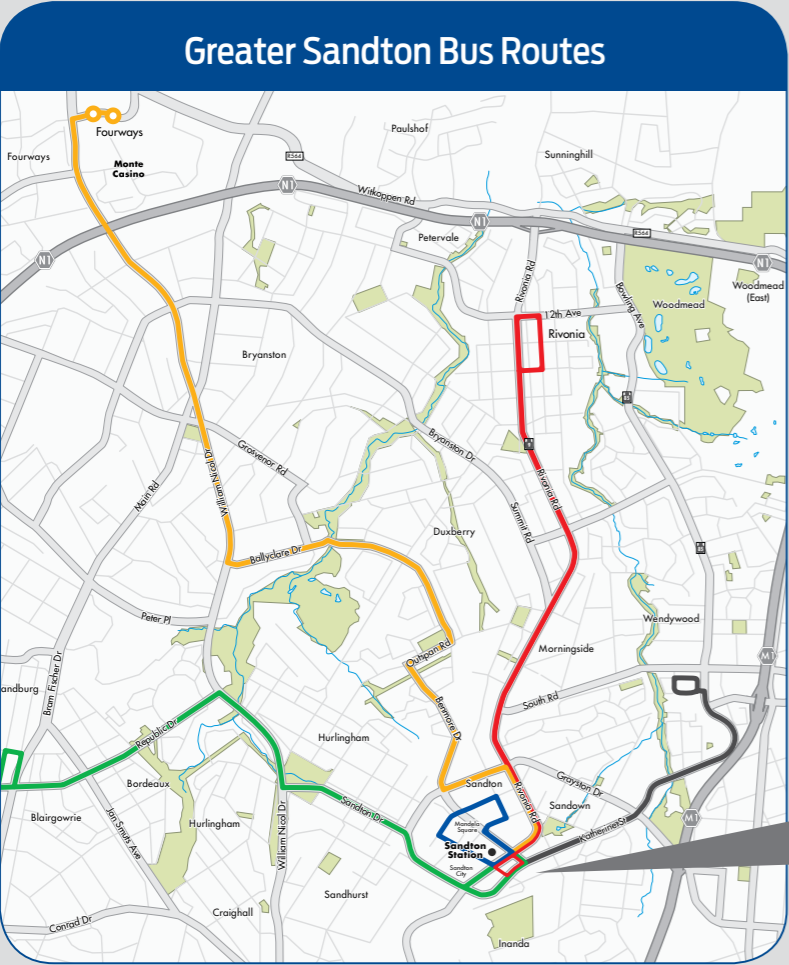

Stop number:

- 1 Rhodesfield Station
- 2 Wellington St & Pretoria Rd
- 3 Fortress St & Whirlwind St
- 4 76 Gladiator St
- 5 Gladiator St & Kingfisher St
- 6 Gladiator St & Fury St
- 7 Gladiator St & West St
- 8 Park St & Langenhoven St
- 9 Central Ave & Blackhouse St
- 10 Central Ave & West St
- 11 Pretoria Rd & Kraayenbrink St
- 12 Long St & End St
- 13 Long St & Margaret Ave
- 14 CR Swart Rd & Margaret Ave
- 15 Civic Centre, CR Swart Rd
- 16 Festival Mall, Kelvin St
- 17 Plane Rd & Kelvin St
- 18 Pretoria Rd & Plane Rd
- 19 Pretoria Rd & Mars St
- 20 Pretoria Rd & Mosquito St
- 21 Wellington St & Pretoria Rd

Stop number:

- 1 Sandton Station
- 2 Katherine St & Albertyn Ave
- 3 20 Katherine St
- 4 66 Rivonia Rd
- 5 Rivonia Rd & Boundary Rd
- 6 Thrupps Centre, Oxford Rd
- 7 Wanderers Protea Hotel, Rudd Rd
- 8 Debbie's, Oxford Rd & Bompas Rd
- 9 Baker St & Oxford Rd
- 10 24 Bolton St
- 11 Crown Plaza, Sturdee Ave
- 12 Jellicoe Ave & Cradock Ave
- 13 Oxford Rd & Hume Rd
- 14 Oxford Rd & Rudd Rd
- 15 Rivonia Rd & Ferguson Rd
- 16 St Davids, Rivonia Rd
- 17 Joe's, Oxford Rd

*Note: During the World Cup period, buses will also run on Saturdays and Sundays on the following routes:

- S1 Sandton CBD
- S2 Sandton to Wendywood
- S6 Sandton to Rosebank
- S5 Sandton to Fourways.

COSTS

- R20 per bus trip if you catch the bus only
- R6 per bus trip if you catch a bus and a train within one hour of each other.

Greater Sandton Bus Routes

Legend

- █ S1: Sandton CBD
- █ S2: Wendywood
- █ S3: Rivonia
- █ S4: Randburg
- █ S5: Fourways
- █ S6: Rosebank
- █ RF: Rhodesfield