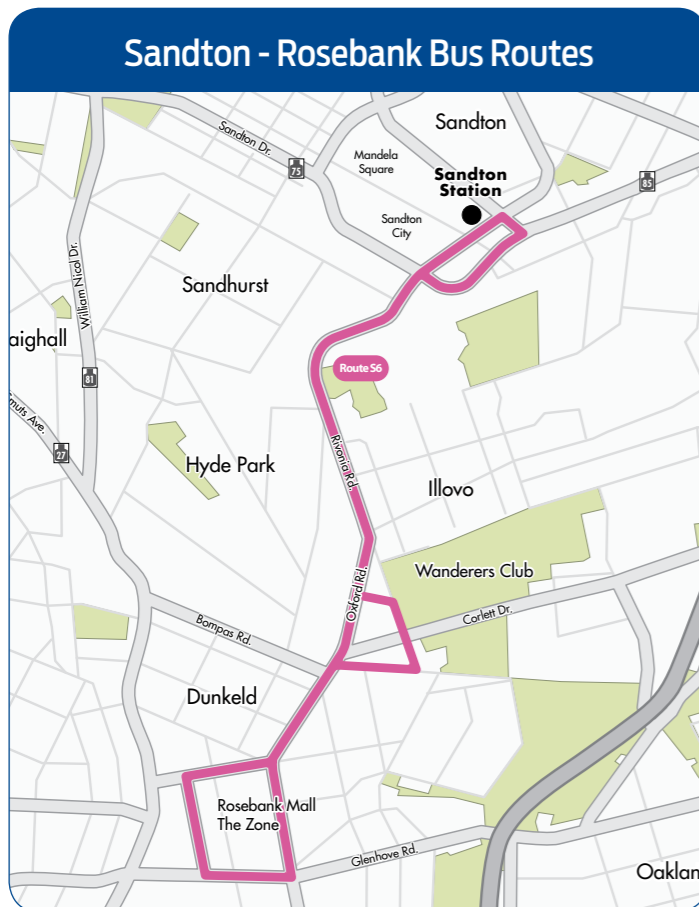

Stop number:

- 1 Rhodesfield Station
- 2 Wellington St & Pretoria Rd
- 3 Fortress St & Whirlwind St
- 4 76 Gladiator St
- 5 Gladiator St & Kingfisher St
- 6 Gladiator St & Fury St
- 7 Gladiator St & West St
- 8 Park St & Langenhoven St
- 9 Central Ave & Blackhouse St
- 10 Central Ave & West St
- 11 Pretoria Rd & Kraayenbrink St
- 12 Long St & End St
- 13 Long St & Margaret Ave
- 14 CR Swart Rd & Margaret Ave
- 15 Civic Centre, CR Swart Rd
- 16 Festival Mall, Kelvin St
- 17 Plane Rd & Kelvin St
- 18 Pretoria Rd & Plane Rd
- 19 Pretoria Rd & Mars St
- 20 Pretoria Rd & Mosquito St
- 21 Wellington St & Pretoria Rd

Stop number:

- 1 Sandton Station
- 2 Katherine St & Albertyn Ave
- 3 20 Katherine St
- 4 66 Rivonia Rd
- 5 Rivonia Rd & Boundary Rd
- 6 Thrupps Centre, Oxford Rd
- 7 Wanderers Protea Hotel, Rudd Rd
- 8 Debbie's, Oxford Rd & Bompas Rd
- 9 Baker St & Oxford Rd
- 10 24 Bolton St
- 11 Crown Plaza, Sturdee Ave
- 12 Jellicoe Ave & Cradock Ave
- 13 Oxford Rd & Hume Rd
- 14 Oxford Rd & Rudd Rd
- 15 Rivonia Rd & Ferguson Rd
- 16 St Davids, Rivonia Rd
- 17 Joe's, Oxford Rd

*Note: During the World Cup period, buses will also run on Saturdays and Sundays on the following routes:

- S1 Sandton CBD
- S2 Sandton to Wendywood
- S6 Sandton to Rosebank
- S5 Sandton to Fourways.

COSTS

- R20 per bus trip if you catch the bus only
- R6 per bus trip if you catch a bus and a train within one hour of each other.

Greater Sandton Bus Routes

Legend

- █ S1: Sandton CBD
- █ S2: Wendywood
- █ S3: Rivonia
- █ S4: Randburg
- █ S5: Fourways
- █ S6: Rosebank
- █ RF: Rhodesfield